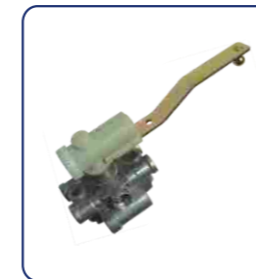

LEVELING VALVE
KFD No.: **KFD2908MA01**
OEM No.: **0500005002**
Application: OEM 005002
Inlet Port 1: M12*1.5
Outlet Port 2: M12*1.5
Exhaust Port 3: M12*1.5