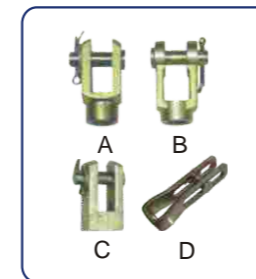

BRAKE CHAMBER YOKE

KFD No.: **KFD3519DY**
TYPE: