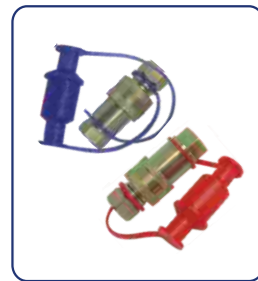

QUICK COUPLING VALVE

KFD No.: **KFDQC04**
Specifications: 1/2"NPT
M22*1.5