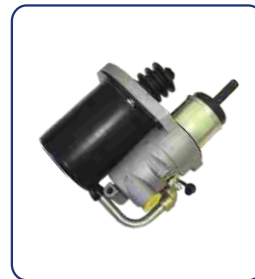

CLUTCH BOOSTER

KFD No.: **KFD1608KA**
OEM No.: **9700511310**
Application: DAF 1518247
MERCEDES 0012953107
STROKE: 72mm
AIR: M16*1.5
HYD: M14*1.5