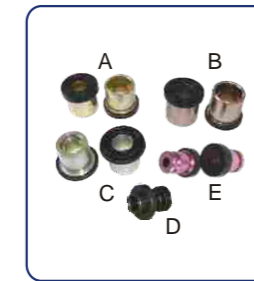

ALUMINUM VALVE

KFD No.: **KFDQC11**
TYPE: A
B
C
D
E