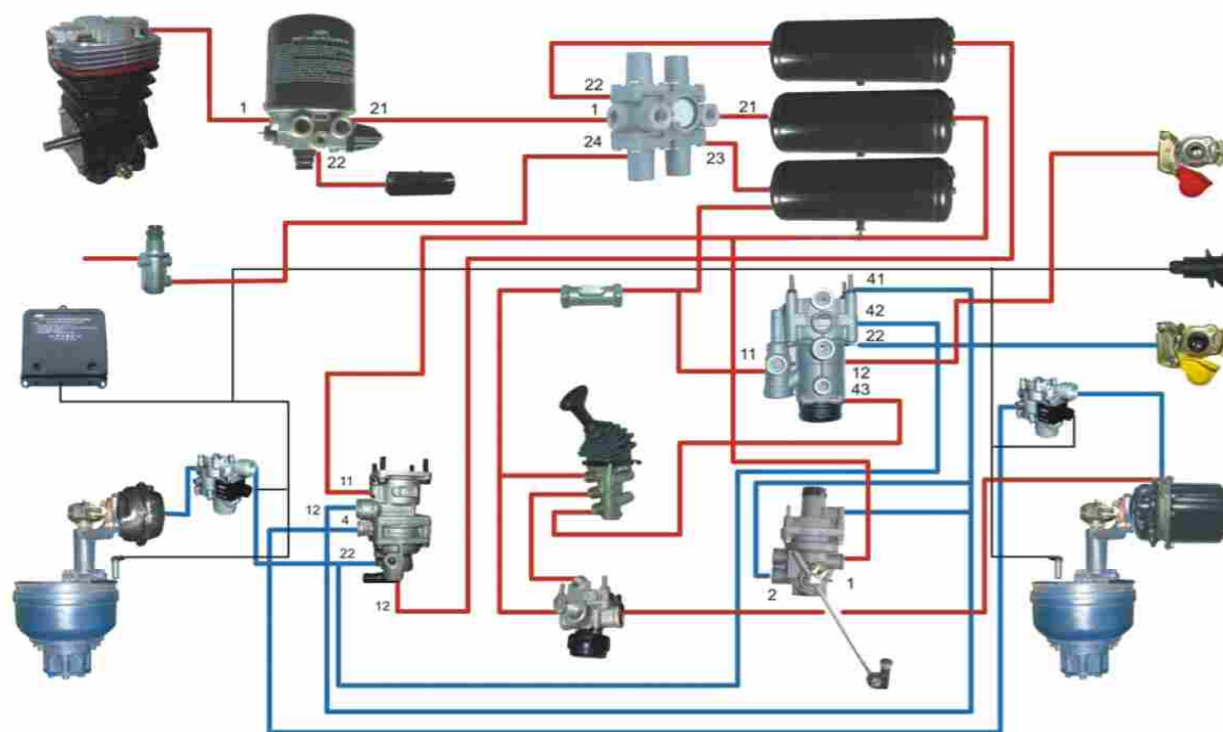

01. ELECTRONIC BRAKE CONTROL UNITS	05-07
02. SOLENOID VALVE	08-09
03. UNLOADER VALVE	10-11
04. AIR DRYER	12-14
05. 4 CIRCUIT PROTECTION VALVE	15-17
06. FOOT BRAKE VALVE	18-22
07. HAND BRAKE VALVE	23-26
08. PNEUMATIC CONTROL VALVE	27-27
09. TRAILER CONTROL VALVE	28-28
10. LOAD SENSING VALVE	29-29
11. RELAY VALVE	30-32
12. LEVELING VALVE	33-34