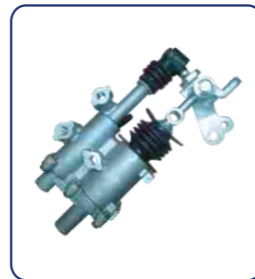

DOUBLE ACTING CYLINDER

KFD No.: **KFD1704PB**
OEM No.: **WG2203210314**
Application: Agricultural Machinery