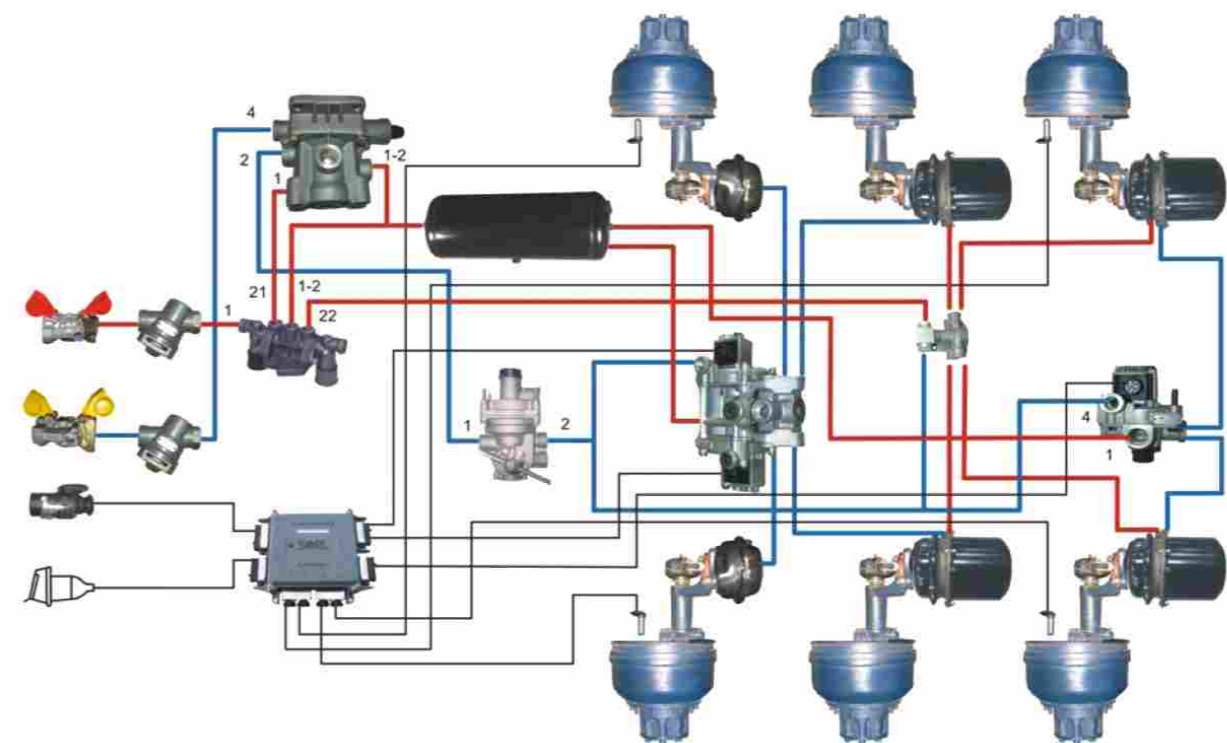

13. CLUTCH BOOSTER	35-39
14. SPRING BRAKE CHAMBER	40-42
15. GEARBOX VALVE	43-44
16. DIRECTION CONTROL VALVE, CONTROL VALVE, PRESSURE LIMITING VALVE, QUICK RELEASE VALVE	45-48
17. EXHAUST BRAKE VALVE	49-49
18. BELT TENSIONER, HUB COVER	50-50
19. COUPLING HEAD	51-51
20. ELECTRIC COUPLER, AIR HOSE	52-52
21. QUICK COUPLING VALVE, JOINT	53-54
22. SHIFT KNOB	55-55
23. SLACK ADJUSTER	56-58