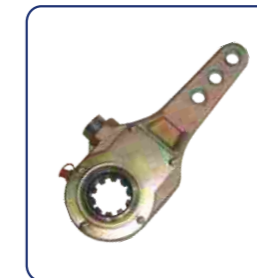

SLACK ADJUSTER
KFD No.: **KFD86006**
OEM No.: **KN44061(288753)**
Specification: 2 HOLE 28 TEETH
5.5" 6.5"

SLACK ADJUSTER
KFD No.: **KFD86009**
OEM No.: **KN47001(278323)**
Specification: 3 HOLE 10 TEETH
5", 6", 7"