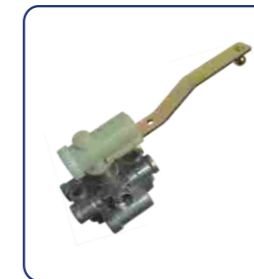

LEVELING VALVE
KFD No.: **KFD2908MA02**
OEM No.: **0500005001**
Application: OEM 005001
Inlet Port 1: M12*1.5
Outlet Port 2: M12*1.5
Exhaust Port 3: M12*1.5