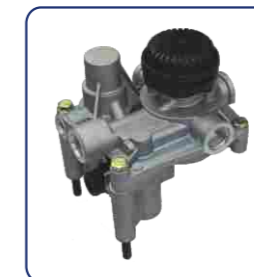

RELAY VALVE
KFD No.: **KFD3527GA**
OEM NO.: **4802020040**
Application: DAF
Ports: 1,2: M22X1.5,
4: M16X1.5